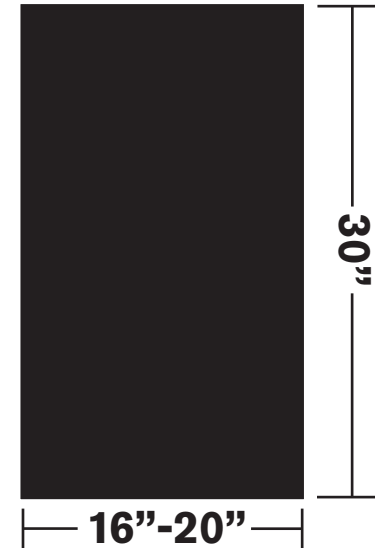

Concert Towel Size Chart

WHAT TOWEL BEST SUITS YOUR NEEDS? STAGE

TYPE: Hand Towel

COLOR: BLACK*

*BLACK preferred but any DARK color will suffice

GREEN ROOM

TYPE: Bath Towel

COLOR: No Preference

Options above are traditional Artist requests but will vary what's listed in the rider. If nothing is listed, then assume this configuration.

BATH SHEET/TOWEL

HAND TOWEL

WASH CLOTH

If the rider says "Stage Towels", that's an industry standard term for "HAND TOWELS"

Why does the hand towel need to be black OR dark? Some Artists put make-up on which helps to not show the perspiration during the performance. When they wipe their face, they don't want the make-up to show on the towel when they wipe their face. They also may naturally have a dirty face.

How fancy do these towels need to be? Your instinct will be to go out to Target, Walmart, Sam's Club, Costco, or another retail store but you will also be paying MORE than what you should for towels. If you plan far enough ahead, you can order these towels from this online store for almost 75% the cost of the box store retailers:

www.toweemporium.com ➤ Click "Fitness & Gym" ➤ **BLACK HAND TOWELS**

VERY IMPORTANT: Regardless of what towels you purchase, whenever you buy OR order new towels, you **MUST** wash them before use. It will eliminate the new towel fuzz and activate the absorption threads of the material.

NOTE: The images above are **NOT TO SCALE** and the dimensions listed are subject to change depending on the brand of towel.